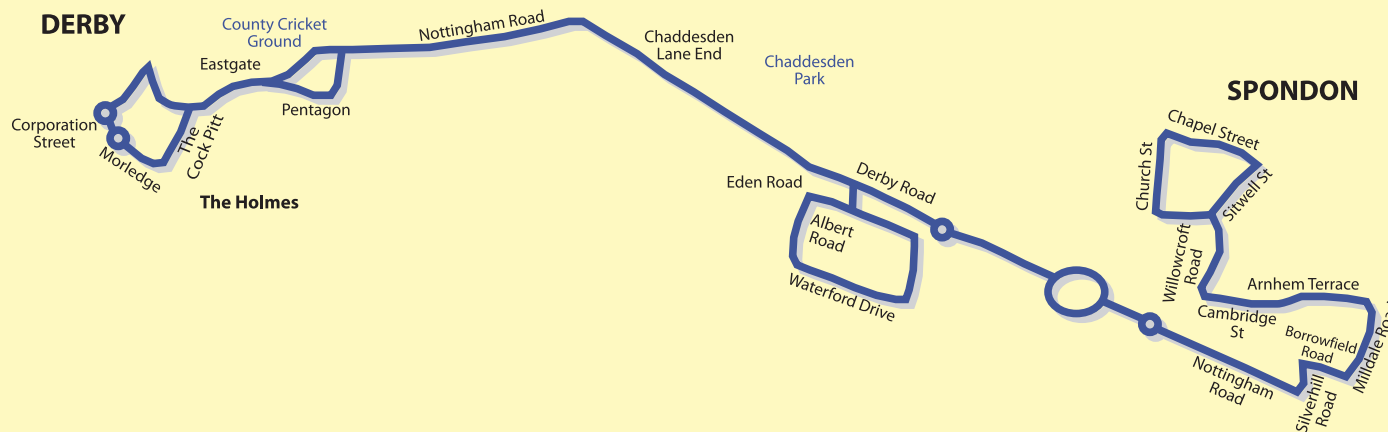

## Derby - Chaddesden - Waterford Drive - Spondon

### SERVICE 19 MONDAYS TO FRIDAYS

<b>City Centre</b> , Corporation Street		10.05	12.30	13.30
<b>Chaddesden</b> , Lane End		10.11	12.36	13.36
Waterford Drive/Cavan Drive		10.15	12.40	13.40
Arnhem Terrace/Edmund Road		10.20	12.47	13.47
<b>Spondon</b> , Sitwell Street		10.25	12.50	13.50
Willowcroft Road	9.30	10.30	12.55	13.55
Arnhem Terrace/Edmund Road	9.32	10.32	12.57	13.57
Nottingham Road/Anglers Lane	9.35	10.35	13.00	14.00
Waterford Drive/Cavan Drive	9.42	10.42	13.07	14.07
<b>Chaddesden</b> , Lane End	9.46	10.46	13.11	14.11
<b>City Centre</b> , Corporation Street	9.53	10.53	13.18	14.18

## SERVICE 19

Derby to Spondon via Chaddesden covering Albert Road Estate and Arnhem Terrace

**notts+derby**

Commencing 5th September 2011

Working with Notts & Derby to keep the 19 bus service - information sponsored by Chaddesden and Spondon Neighbourhood Boards